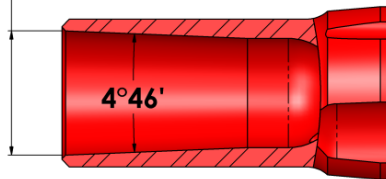

# Kreuzbohrkronen Konus 2 (K2 / 4°46')

Schlagbohren Druckluft

HEX 25mm (1")

HEX 25mm (1")

HEX 25mm (1")

Ø [mm]	Artikelnummer	Bemerkung
30	KBK-K2-30	
32	KBK-K2-32	
33	KBK-K2-33	
34	KBK-K2-34	
35	KBK-K2-35	Sondermaß
36	KBK-K2-36	
37	KBK-K2-37	
38	KBK-K2-38	
39	KBK-K2-39	Sondermaß
40	KBK-K2-40	
41	KBK-K2-41	
42	KBK-K2-42	
45	KBK-K2-45	
48	KBK-K2-48	
50	KBK-K2-50	
51	KBK-K2-51	Raitec (Rückschneide)
55	KBK-K2-55	
57	KBK-K2-57	
60	KBK-K2-60	
80	KBK-K2-80	
100	KBK-K2-100	