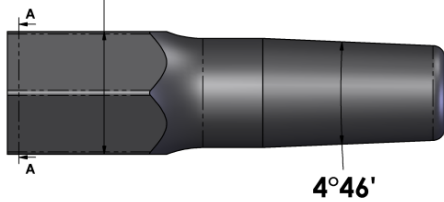

# Kreuzbohrkronen Konus 2 (K2 / 4°46')

Schlagbohren Druckluft

HEX 25mm (1")

HEX 25mm (1")

HEX 25mm (1")

Ø [mm]	Artikelnummer	Bemerkung
30	KBK-K2-30	
32	KBK-K2-32	
33	KBK-K2-33	
34	KBK-K2-34	
35	KBK-K2-35	Sondermaß
36	KBK-K2-36	
37	KBK-K2-37	
38	KBK-K2-38	
39	KBK-K2-39	Sondermaß
40	KBK-K2-40	
41	KBK-K2-41	
42	KBK-K2-42	
45	KBK-K2-45	
48	KBK-K2-48	
50	KBK-K2-50	
51	KBK-K2-51	Raitec (Rückschneide)
55	KBK-K2-55	
57	KBK-K2-57	
60	KBK-K2-60	
80	KBK-K2-80	
100	KBK-K2-100	