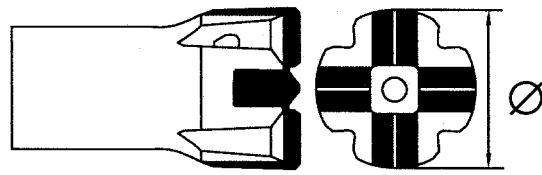

# Kreuzbohrkronen Konus 2 (K2 / 4°46')

Schlagbohren Druckluft

HEX 25mm (1")

HEX 25mm (1")

HEX 25mm (1")

Ø [mm]	Artikelnummer	Bemerkung
30	KBK-K2-30	
32	KBK-K2-32	
33	KBK-K2-33	
34	KBK-K2-34	
35	KBK-K2-35	Sondermaß
36	KBK-K2-36	
37	KBK-K2-37	
38	KBK-K2-38	
39	KBK-K2-39	Sondermaß
40	KBK-K2-40	
41	KBK-K2-41	
42	KBK-K2-42	
45	KBK-K2-45	
48	KBK-K2-48	
50	KBK-K2-50	
51	KBK-K2-51	Raitec (Rückschneide)
55	KBK-K2-55	
57	KBK-K2-57	
60	KBK-K2-60	
80	KBK-K2-80	
100	KBK-K2-100	