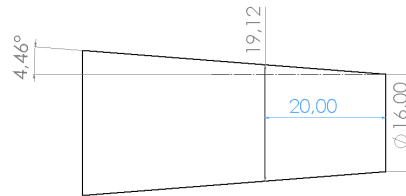

# Kreuzbohrkronen Konus 2 (K2 / 4°46')

Schlagbohren Druckluft

HEX 25mm (1")

HEX 25mm (1")

HEX 25mm (1")

Ø [mm]	Artikelnummer	Bemerkung
30	KBK-K2-30	
32	KBK-K2-32	
33	KBK-K2-33	
34	KBK-K2-34	
35	KBK-K2-35	Sondermaß
36	KBK-K2-36	
37	KBK-K2-37	
38	KBK-K2-38	
39	KBK-K2-39	Sondermaß
40	KBK-K2-40	
41	KBK-K2-41	
42	KBK-K2-42	
45	KBK-K2-45	
48	KBK-K2-48	
50	KBK-K2-50	
51	KBK-K2-51	Raitec (Rückschneide)
55	KBK-K2-55	
57	KBK-K2-57	
60	KBK-K2-60	
80	KBK-K2-80	
100	KBK-K2-100	